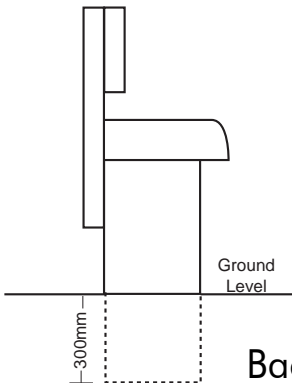

# SEATING

**Balmoral**.....1500mm long  
 .....1800mm long  
 .....2000mm long  
 .....2500mm long

**L-Shaped**.....Sizes to suit

**Curved**.....1800mm long  
 .....2000mm long

*Radii: 3m, 3.5m, 4.0m, 4.5m, 5.0m,  
 5.5m, Others available on request.*

**Windsor**.....1800mm long  
 .....2000mm long

**Buckingham**.....1500mm long  
 .....1800mm long

**Tudor**.....1500mm long  
 .....1800mm long

**Saxon**.....1500mm long  
 .....1800mm long

**Berkley**.....1500mm long  
 .....1800mm long  
 .....2000mm long  
 .....2500mm long

Back-rest available for seating.