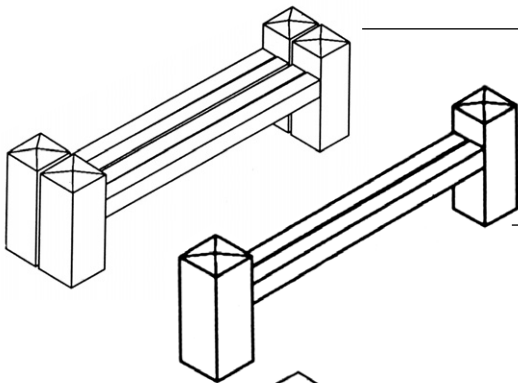

# SEATING

**Balmoral**.....1500mm long  
 .....1800mm long  
 .....2000mm long  
 .....2500mm long

**L-Shaped**.....Sizes to suit

**Curved**.....1800mm long  
 .....2000mm long

*Radii: 3m, 3.5m, 4.0m, 4.5m, 5.0m,  
 5.5m, Others available on request.*

**Windsor**.....1800mm long  
 .....2000mm long

**Buckingham**.....1500mm long  
 .....1800mm long

**Tudor**.....1500mm long  
 .....1800mm long

**Saxon**.....1500mm long  
 .....1800mm long

**Berkley**.....1500mm long  
 .....1800mm long  
 .....2000mm long  
 .....2500mm long