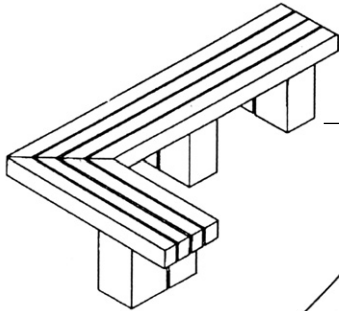

# SEATING

**Balmoral**.....1500mm long  
 .....1800mm long  
 .....2000mm long  
 .....2500mm long

**L-Shaped**.....Sizes to suit

**Curved**.....1800mm long  
 .....2000mm long

*Radii: 3m, 3.5m, 4.0m, 4.5m, 5.0m,  
 5.5m, Others available on request.*

**Windsor**.....1800mm long  
 .....2000mm long

**Buckingham**.....1500mm long  
 .....1800mm long

**Tudor**.....1500mm long  
 .....1800mm long

**Saxon**.....1500mm long  
 .....1800mm long

**Berkley**.....1500mm long  
 .....1800mm long  
 .....2000mm long  
 .....2500mm long