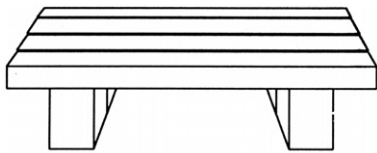

# SEATING

**Balmoral**.....1500mm long  
 .....1800mm long  
 .....2000mm long  
 .....2500mm long

**L-Shaped**.....Sizes to suit

**Curved**.....1800mm long  
 .....2000mm long

*Radii: 3m, 3.5m, 4.0m, 4.5m, 5.0m,  
 5.5m, Others available on request.*

**Windsor**.....1800mm long  
 .....2000mm long

**Buckingham**.....1500mm long  
 .....1800mm long

**Tudor**.....1500mm long  
 .....1800mm long

**Saxon**.....1500mm long  
 .....1800mm long

**Berkley**.....1500mm long  
 .....1800mm long  
 .....2000mm long  
 .....2500mm long