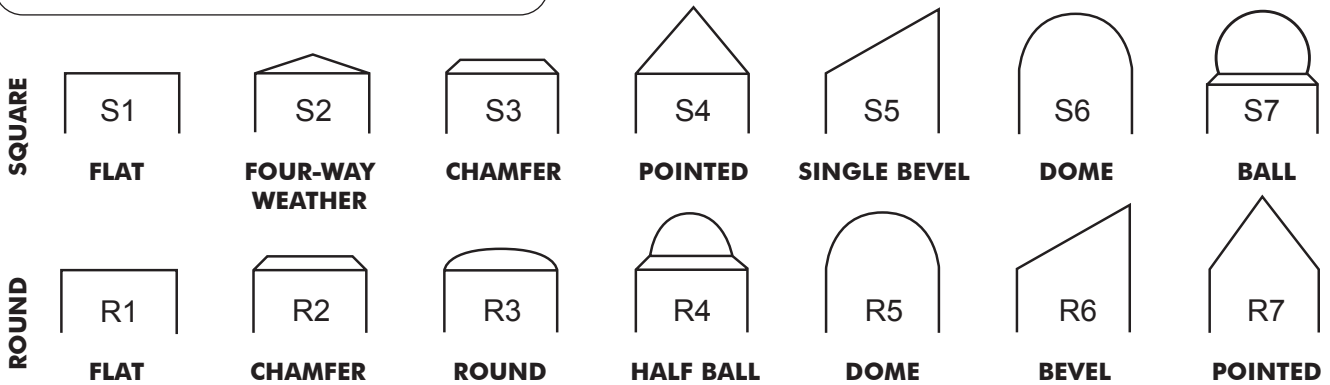

BOLLARDS

PROFILES

SECTIONS

SQUARE

ROUND

RECTANGLE

Other sizes available on request

LENGTHS